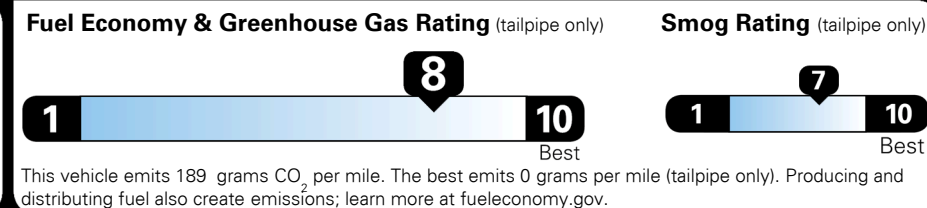

Manufacturer's Suggested Retail Price:	$36,600.00
ADDED FEATURES:	
*Carpeted Floor Mats	$210.00
*Cargo Net	$55.00
*Cargo Tray	$120.00
*First Aid Kit	$30.00
*Mud Guards	$115.00

Inland Freight & Handling : $1,115.00
Total Price : $38,245.00

**EFFICIENCY GETS BOLD
STEP INTO THE FUTURE**

EPA DOT Fuel Economy and Environment

Gasoline Vehicle

Fuel Economy

47 MPG
combined city/hwy

45 MPG
city

51 MPG
highway

2.1 gallons per 100 miles

Large Cars range from 14 to 140 MPG. The best vehicle rates 132 MPGe.

You save $3,250
in fuel costs over 5 years compared to the average new vehicle.

Annual fuel cost $950

Actual results will vary for many reasons, including driving conditions and how you drive and maintain your vehicle. The average new vehicle gets 28 MPG and costs $8,000 to fuel over 5 years. Cost estimates are based on 15,000 miles per year at $ 2.95 per gallon. MPGe is miles per gasoline gallon equivalent. Vehicle emissions are a significant cause of climate change and smog.

fueleconomy.gov
Calculate personalized estimates and compare vehicles

Manufacturer's suggested retail price includes manufacturer's recommended pre-delivery service. Gasoline license and title fees state and local taxes and dealer installed options and accessories are not included in the manufacturer's suggested retail price. This label has been affixed to this vehicle by Hyundai Motor America, pursuant to the requirements of 15 U.S.C. 1231 et seq. which prohibits its removal or alteration prior to delivery to the ultimate purchaser.

PARTS CONTENT INFORMATION FOR VEHICLE IN THIS CARLINE:
U.S./CANADIAN PARTS CONTENT: 1 %
MAJOR SOURCES OF FOREIGN PARTS CONTENT: KOREA: 85 %

Note: Parts content does not include final assembly, distribution, or other non-parts costs.

FOR THIS VEHICLE:
FINAL ASSEMBLY POINT: ASAN, KOREA
COUNTRY OF ORIGIN:
ENGINE: KOREA
TRANSMISSION: KOREA

194 A 2023KLIBER

VIN: KMHLE54JJ8PA071153