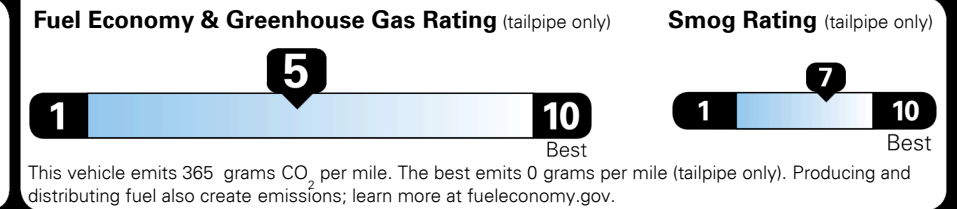

COMFORT & CONVENIENCE(cont.)

Blue Link Remote Start (3-year Complimentary Service) INCLUDED
Full Tank of Fuel INCLUDED

Manufacturer's Suggested Retail Price: $28,900.00

ADDED FEATURES:

*Carpeted Floor Mats $125.00
*Cargo Net $50.00
*Reversible Cargo Tray $115.00
*Cargo Cover $190.00
*First Aid Kit $30.00
*Mud Guards $120.00

Inland Freight & Handling : $1,045.00
Total Price : $30,575.00

2019 NHTSA 5-Star Overall Safety Rating

EPA DOT Fuel Economy and Environment

Gasoline Vehicle

Fuel Economy

25 MPG Small SUVs range from 18 to 37 MPG. The best vehicle rates 136 MPGe.
combined city/hwy

22 city
28 highway

4.0 gallons per 100 miles

You spend $750 more in fuel costs over 5 years compared to the average new vehicle.

Annual fuel cost $1,550

Actual results will vary for many reasons, including driving conditions and how you drive and maintain your vehicle. The average new vehicle gets 27 MPG and costs $7,000 to fuel over 5 years. Cost estimates are based on 15,000 miles per year at $ 2.55 per gallon. MPGe is miles per gasoline gallon equivalent. Vehicle emissions are a significant cause of climate change and smog.

fueleconomy.gov

Calculate personalized estimates and compare vehicles

Manufacturer's suggested retail price includes manufacturer's recommended pre-delivery service. Gasoline license and title fees state and local taxes and dealer installed options and accessories are not included in the manufacturer's suggested retail price. This label has been affixed to this vehicle by Hyundai Motor America, pursuant to the requirements of 15 U.S.C. 1231 et seq. which prohibits its removal or alteration prior to delivery to the ultimate purchaser.

PARTS CONTENT INFORMATION FOR VEHICLE IN THIS CARLINE:
U.S./CANADIAN PARTS CONTENT: 1 %
MAJOR SOURCES OF FOREIGN PARTS CONTENT: KOREA: 87 %
JAPAN: 2 %

Note: Parts content does not include final assembly, distribution, or other non-parts costs.

FOR THIS VEHICLE:
FINAL ASSEMBLY POINT: ULSAN, KOREA
COUNTRY OF ORIGIN:
ENGINE: KOREA
TRANSMISSION: KOREA

345 A 3489KGLOVI 1

VIN: KM8J33ALXKU904189